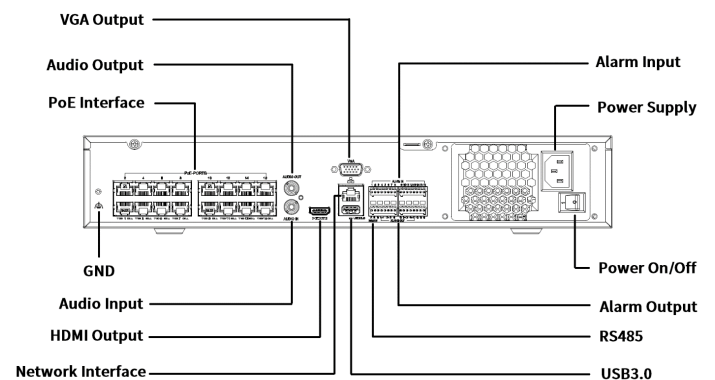

DNR-F5416P

16 Channel PoE Network Video Recorder

Features

- Support Ultra H.265/H.265/H.264 video formats
- 16-channel input
- Plug & Play with 16 independent PoE network interfaces
- Supports mainstream cameras of ONVIF conformance(Profile S, Profile G, Profile T) and RTSP protocols
- Support 1-ch HDMI, 1-ch VGA. HDMI up to 4K (3840x2160) resolution
- HDMI and VGA independent outputs provided
- Up to 12 Megapixels resolution recording
- 4 SATA HDDs, Up to 10TB for each HDD
- Support RAID 1, 5
- Various fisheye dewarping modes for live view and playback for both web interface and GUI
- ANR technology to enhance the storage reliability when the network is disconnected

Dimensions

Rear Panel