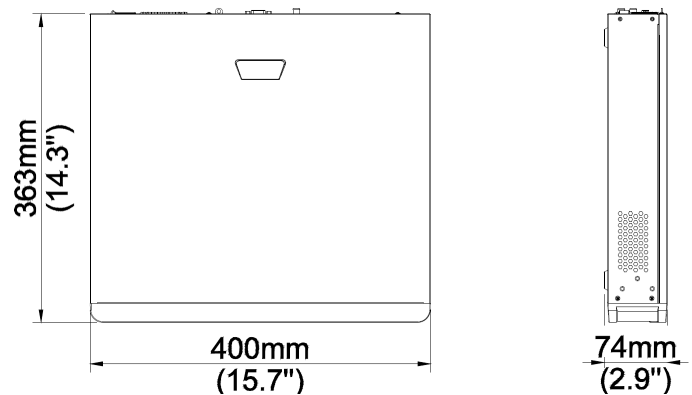

Dimensions

Rear Panel

Video/Audio Input	
IP Video Input	16-ch
Two-way Audio Input	1-ch, RCA
Network	
Incoming Bandwidth	320Mbps
Outgoing Bandwidth	320Mbps
Remote Users	128
Protocols	TCP/IP, P2P, UPnP, NTP, DHCP, PPPoE, HTTP, HTTPS, DNS, DDNS, SNMP, SMTP, NFS
Video/Audio Output	
HDMI/VGA Output	VGA: 1920x1080p/60Hz, 1920x1080p/50Hz, 1600x1200/60Hz, 1280x1024/60Hz, 1280x720/60Hz, 1024x768/60Hz HDMI: 4K (3840x2160)/30Hz, 1920x1080p/60Hz, 1920x1080p/50Hz, 1280x1024/60Hz, 1280x720/60Hz, 1024x768/60Hz
Recording Resolution	12MP/8MP/6MP/5MP/4MP/3MP/1080p/960p/720p/D1/2CIF/CIF
Audio Output	1-ch, RCA
Audio Compression	G.711A, G.711U
Synchronous Playback	16-ch
Live View Display	1/4/6/8/9/16
Corridor Mode Screen	3/4/5/7/9/10/12/16
Snapshot	
FTP/Schedule/Event Snapshot	16-ch snapshot, up to 1080P resolution
Decoding	
Decoding Format	Ultra 265, H.265, H.264
Live View/Playback	12MP/8MP/6MP/5MP/4MP/3MP/1080p/960p/720p/D1/2CIF/CIF
Capability	1 x 12MP@30, 2 x 4K@30, 5 x 4MP@30, 10 x 1080P@30, 16 x 720P@30
Hard Disk	
SATA	4 SATA interfaces
Capacity	up to 10TB for each HDD
eSATA	NA
Disk Group	Support
RAID	RAID 1,5
Smart	
VCA Detection by Camera	Face Detection, Face Comparison, Intrusion Detection, Cross Line Detection, Enter Area, Leave Area, Defocus Detection, Scene Change Detection, Object Left Behind, Object Removed, Auto Tracking
VCA Search	Face Search, Face Comparison Search, Behavior Search, Vehicle Search
People Counting	People Counting
Smart Intrusion Prevention (SIP), Face Detection, Face comparison, Vehicle Detection by Camera	Total 8-ch