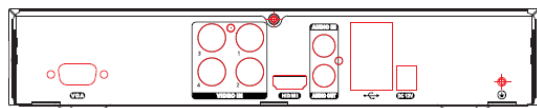

DVR-F2104-M1

4CH, 2MP Lite DVR

INTERFACE

SPECIFICATION

VIDEO & AUDIO INPUT

Video Input	4ch BNC interface (1.0Vp-p, 75 Ω)
TVI / CVI /AHD	1080P, 720P
IPC	Up to 6ch 2MP
Audio Input	1-ch, RCA (2.0 Vp-p, 1 KΩ)
Two way Talk	1-ch, multiplex with Audio Input (RCA)