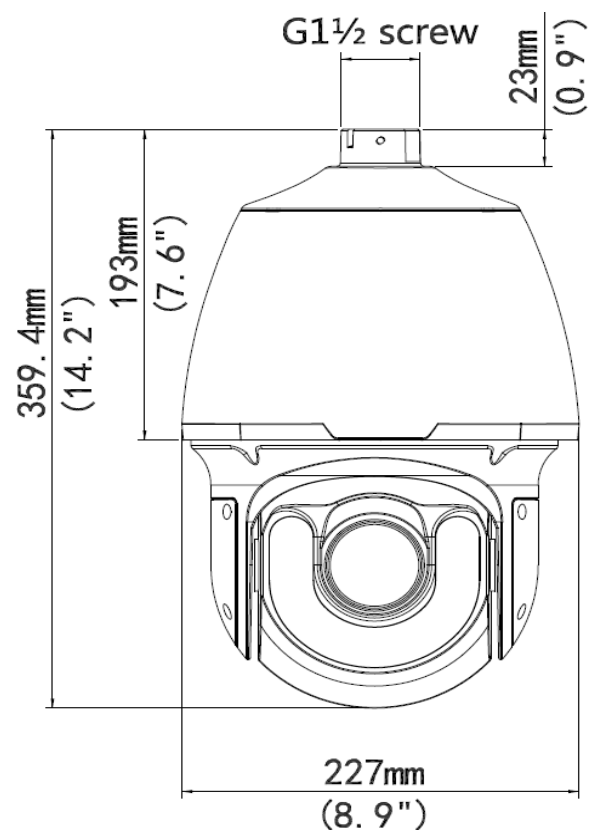

#### Dimensions

Camera					
Sensor	1/1.8", 2.0 megapixel, progressive scan, CMOS				
Lens	6.5 ~ 143 mm, AF automatic focusing and motorized zoom lens				
Digital Zoom	16				
Optical Zoom	22				
DORI Distance	Lens (mm)	Detect (m)	Observe (m)	Recognize (m)	Identify (m)
	6.5	78	31.2	15.6	7.8
	143	1716	686.4	343.2	171.6
Angle of View (H)	57.2° ~ 3.3°				
Angle of View (V)	38.4° ~ 1.3°				
Angle of View (O)	70.4° ~ 3.9°				
Shutter	Auto/Manual; shutter time: 1 ~ 1/100000s				
Minimum Illumination	Colour: 0.0005Lux (F1.5, AGC ON) 0Lux with IR on				
Iris	Auto/Manual; F1.5 ~ F3.4				
Day/Night	IR-cut filter with auto switch (ICR)				
Digital noise reduction	2D/3D DNR				
S/N	>52dB				
IR Range	Up to 200 m (656ft), While Light, up to 30m				
Defog	Digital Defog				
WDR	120dB				
Video					
Video Compression	Ultra 265, H.265, H.264, MJPEG				
H.264 code profile	Baseline profile, Main Profile, High Profile				
Frame Rate	Main Stream: 2MP (1920*1080), Max 60fps; Sub Stream: 2MP (1920*1080), Max 60fps; Third Stream: D1 (720*576), Max 60fps				
HLC	Supported				
BLC	Supported				
EIS	Supported				
OSD	Up to 8 OSDs				
Privacy Mask	Up to 24 areas				
ROI	Up to 8 areas				
Motion Detection	Up to 4 areas				
Smart					
General Function	Watermark, IP Address Filtering, Tampering Alarm, Alarm input, Alarm output, Access Policy, ARP Protection, RTSP Authentication, User Authentication				