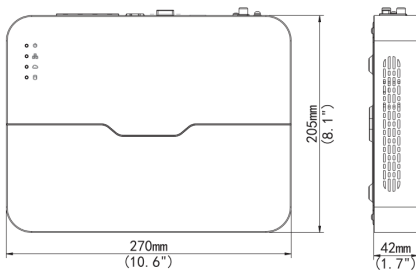

DIMENSIONS

REAR PANEL

Model	DNR-F5104E-P4	DNR-F5108E-P8
Video/Audio Input		
IP Video Input	4-ch	8-ch
Two-way Audio Input	1-ch, RCA	
Network		
Incoming Bandwidth	40Mbps	60Mbps
Outgoing Bandwidth	64Mbps	64Mbps
Remote Users	128	
Protocols	P2P, UPnP, NTP, DHCP, PPPoE	
Video/Audio Output		
HDMI/VGA Output	HDMI: 4K (3840x2160) /30Hz, 1920x1080p /60Hz, 1920x1080p /50Hz, 1600x1200 /60Hz, 1280x1024 /60Hz, 1280x720 /60Hz, 1024x768 /60Hz VGA: 1920x1080p /60Hz, 1920x1080p /50Hz, 1600x1200 /60Hz, 1280x1024 /60Hz, 1280x720 /60Hz, 1024x768 /60Hz	
Recording Resolution	8MP/6MP/5MP/4MP/3MP/1080p/960p/720p/D1/2CIF/CIF	
Audio Output	1-ch, RCA	
Synchronous Playback	4-ch	8-ch
Corridor Mode Screen	3/4	3/4/5/7/9
Decoding		
Decoding format	Ultra 265, H.265, H.264	
Live view/Playback	8MP/6MP/5MP/4MP/3MP/1080p/960p/720p/D1/2CIF/CIF	
Capability	1 x 4K@30, 2 x 4MP@30, 4 x 1080p@30, 8 x 720p@30, 16 x D1	
Hard Disk		
SATA	1 SATA interface	
Capacity	up to 10TB for each disk	
Smart		
VCA Detection	Face detection, Intrusion detection, Cross line detection, Audio detection, Defocus detection, Scene change detection, Auto tracking	
VCA Search	Face search, Behavior search	
Statistical Analysis	People counting	
External Interface		
Network Interface	1 RJ-45 10M/100M self-adaptive Ethernet Interface	
USB Interface	Rear panel: 2 x USB2.0, Front panel: 1 x USB2.0	
Alarm In	4-ch	
Alarm Out	1-ch	
PoE		
Interface	4 independent 100 Mbps PoE network interfaces	8 independent 100 Mbps PoE network interfaces
Max Power	Max 30W for single port Max 54W in total (13.5W for each)	Max 30W for single port Max 108W in total (13.5W for each)
Supported Standard	IEEE 802.3at, IEEE 802.3af	
General		
Power Supply	48V DC Power Consumption ≤ 5 W (without HDD)	52V DC Power Consumption: ≤ 5 W (without HDD)
Working Environment	-10°C ~ +55°C (+14°F ~ +131°F), Humidity ≤ 90% RH (non-condensing)	
Dimensions(W×D×H)	260mm ×240mm × 44mm (10.2" ×9.4" ×1.7")	
Weight (without HDD)	≤ 1.12 Kg (2.47 lb)	