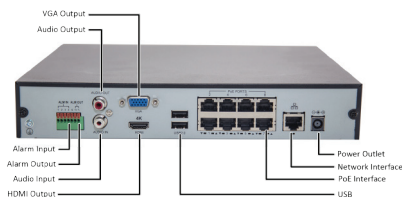

Model	DNR-F5104E-P4	DNR-F5108E-P8
Video/Audio Input		
IP Video Input	4-ch	8-ch
Two-way Audio Input	1-ch, RCA	
Network		
Incoming Bandwidth	40Mbps	60Mbps
Outgoing Bandwidth	64Mbps	64Mbps
Remote Users	128	
Protocols	P2P, UPnP, NTP, DHCP, PPPoE	
Video/Audio Output		
HDMI/VGA Output	HDMI: 4K (3840x2160) /30Hz, 1920x1080p /60Hz, 1920x1080p /50Hz, 1600x1200 /60Hz, 1280x1024 /60Hz, 1280x720 /60Hz, 1024x768 /60Hz VGA: 1920x1080p /60Hz, 1920x1080p /50Hz, 1600x1200 /60Hz, 1280x1024 /60Hz, 1280x720 /60Hz, 1024x768 /60Hz	
Recording Resolution	8MP/6MP/5MP/4MP/3MP/1080p/960p/720p/D1/2CIF/CIF	
Audio Output	1-ch, RCA	
Synchronous Playback	4-ch	8-ch
Corridor Mode Screen	3/4	3/4/5/7/9
Decoding		
Decoding format	Ultra 265, H.265, H.264	
Live view/Playback	8MP/6MP/5MP/4MP/3MP/1080p/960p/720p/D1/2CIF/CIF	
Capability	1 x 4K@30, 2 x 4MP@30, 4 x 1080p@30, 8 x 720p@30, 16 x D1	
Hard Disk		
SATA	1 SATA interface	
Capacity	up to 10TB for each disk	
Smart		
VCA Detection	Face detection, Intrusion detection, Cross line detection, Audio detection, Defocus detection, Scene change detection, Auto tracking	
VCA Search	Face search, Behavior search	
Statistical Analysis	People counting	
External Interface		
Network Interface	1 RJ-45 10M/100M self-adaptive Ethernet Interface	
USB Interface	Rear panel: 2 x USB2.0, Front panel: 1 x USB2.0	
Alarm In	4-ch	
Alarm Out	1-ch	
PoE		
Interface	4 independent 100 Mbps PoE network interfaces	8 independent 100 Mbps PoE network interfaces
Max Power	Max 30W for single port Max 54W in total (13.5W for each)	Max 30W for single port Max 108W in total (13.5W for each)
Supported Standard	IEEE 802.3at, IEEE 802.3af	
General		
Power Supply	48V DC Power Consumption ≤ 5 W (without HDD)	52V DC Power Consumption: ≤ 5 W (without HDD)
Working Environment	-10°C ~ +55°C (+14°F ~ +131°F), Humidity ≤ 90% RH (non-condensing)	
Dimensions(W×D×H)	260mm ×240mm × 44mm (10.2" ×9.4" ×1.7")	
Weight (without HDD)	≤ 1.12 Kg (2.47 lb)