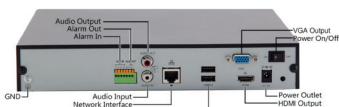

DIMENSIONS

REAR PANEL

Model	DNR-F5108E
Video/Audio Input	
IP Video Input	8-ch
Two-way Audio Input	1-ch, RCA
Network	
Incoming Bandwidth	60Mbps
Outgoing Bandwidth	64Mbps
Remote Users	128
Protocols	P2P, UPnP, NTP, DHCP, PPPoE
Video/Audio Output	
HDMI/VGA Output	HDMI: 4K(3840x2160)/30Hz, 1920x1080p/60Hz, 1920x1080p/50Hz, 1600x1200/60Hz, 1280x1024/60Hz, 1280x720/60Hz, 1024x768/60Hz VGA: 1920x1080p/60Hz, 1920x1080p/50Hz, 1600x1200/60Hz, 1280x1024/60Hz, 1280x720/60Hz, 1024x768/60Hz
Recording Resolution	8MP/6MP/5MP/4MP/3MP/1080p/960p/720p/D1/2CIF/CIF
Audio Output	1-ch, RCA
Synchronous Playback	8-ch
Corridor Mode Screen	3/4/5/7/9
Decoding	
Decoding format	Ultra 265, H.265, H.264
Live view/Playback	8MP/6MP/5MP/4MP/3MP/1080p/960p/720p/D1/2CIF/CIF
Capability	1 x 4K@30, 2 x 4MP@30, 4 x 1080p@30, 8 x 720p@30, 16 x D1
Hard Disk	
SATA	1 SATA interface
Capacity	up to 10SSTB for each disk
Smart	
VCA Detection	Face detection, Intrusion detection, Cross line detection, Audio detection, Defocus detection, Scene change detection, Auto tracking
VCA Search	Face search, Behavior search
Statistical Analysis	People counting
External Interface	
Network Interface	1 RJ-45 10M/100M Self-adaptive Ethernet Interface
USB Interface	Rear panel: 2 x USB2.0, Front panel: 1 x USB2.0
Alarm In	4-ch
Alarm Out	1-ch
General	
Power Supply	12V DC Power Consumption: ≤ 8 W (without HDD)
Working Environment	-10°C ~ +55°C (+14°F ~ +131°F), Humidity ≤ 90% RH (non-condensing)
Dimensions (W×D×H)	260mm×240mm×44mm (10.2"×9.4"×1.7")
Weight (without HDD)	≤ 1.12 Kg (2.47 lb)