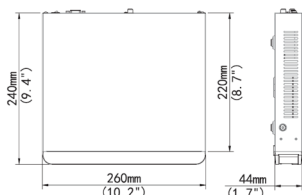

DIMENSIONS

REAR PANEL

Model	DNR-F5108E
Video/Audio Input	
IP Video Input	8-ch
Two-way Audio Input	1-ch, RCA
Network	
Incoming Bandwidth	60Mbps
Outgoing Bandwidth	64Mbps
Remote Users	128
Protocols	P2P, UPnP, NTP, DHCP, PPPoE
Video/Audio Output	
HDMI/VGA Output	HDMI: 4K(3840x2160)/30Hz, 1920x1080p/60Hz, 1920x1080p/50Hz, 1600x1200/60Hz, 1280x1024/60Hz, 1280x720/60Hz, 1024x768/60Hz VGA: 1920x1080p/60Hz, 1920x1080p/50Hz, 1600x1200/60Hz, 1280x1024/60Hz, 1280x720/60Hz, 1024x768/60Hz
Recording Resolution	8MP/6MP/5MP/4MP/3MP/1080p/960p/720p/D1/2CIF/CIF
Audio Output	1-ch, RCA
Synchronous Playback	8-ch
Corridor Mode Screen	3/4/5/7/9
Decoding	
Decoding format	Ultra 265, H.265, H.264
Live view/Playback	8MP/6MP/5MP/4MP/3MP/1080p/960p/720p/D1/2CIF/CIF
Capability	1 x 4K@30, 2 x 4MP@30, 4 x 1080p@30, 8 x 720p@30, 16 x D1
Hard Disk	
SATA	1 SATA interface
Capacity	up to 10SSTB for each disk
Smart	
VCA Detection	Face detection, Intrusion detection, Cross line detection, Audio detection, Defocus detection, Scene change detection, Auto tracking
VCA Search	Face search, Behavior search
Statistical Analysis	People counting
External Interface	
Network Interface	1 RJ-45 10M/100M Self-adaptive Ethernet Interface
USB Interface	Rear panel: 2 x USB2.0, Front panel: 1 x USB2.0
Alarm In	4-ch
Alarm Out	1-ch
General	
Power Supply	12V DC Power Consumption: ≤ 8 W (without HDD)
Working Environment	-10°C ~ +55°C (+14°F ~ +131°F), Humidity ≤ 90% RH (non-condensing)
Dimensions (W×D×H)	260mm×240mm×44mm (10.2"×9.4"×1.7")
Weight (without HDD)	≤ 1.12 Kg (2.47 lb)