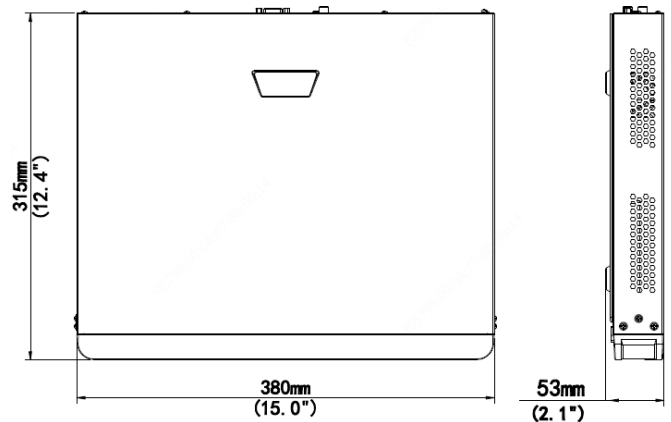

DNR-F5208

9 Channel Network Video Recorder

Features

- Support Ultra265/H.265/H.264 video formats
- 9-channel input
- Third-party IP cameras supported with ONVIF conformance: Profile S, Profile G, Profile T
- HDMI and VGA simultaneous output
- Up to 8 Megapixels resolution recording
- Accurate retrieval, instant playback
- 2 SATA HDDs, up to 6TB for each HDD
- ANR technology to enhance the storage reliability when the network is disconnected
- Support cloud upgrade

Dimensions

Rear Panel

Video/Audio Input	
IP Video Input	9-ch
Two-way Audio Input	1-ch, RCA
Network	
Incoming bandwidth	160Mbps
Outgoing bandwidth	72Mbps
Remote Users	128
Protocols	P2P, UPnP, NTP, DHCP, PPPoE
Video/Audio Output	
HDMI/VGA Output	HDMI: 4K (3840x2160)@30, 1920x1080p@60, 1920x1080p@50, 1600x1200@60, 1280x1024@60, 1280x720@60, 1024x768@60 VGA: 1920x1080p@60, 1920x1080p@50, 1280x1024@60, 1280x720@60, 1024x768@60
Audio Output	1-ch, RCA
Recording Resolution	8MP/6MP/5MP/4MP/3MP/1080p/960p/720p/D1/2CIF/CIF
Synchronous Playback	9-ch
Corridor Mode Screen	3/4/5/7/9
Decoding	
Decoding format	Ultra265/H.265/H.264
Live view/Playback	8MP/6MP/5MP/4MP/3MP/1080p/960p/720p/D1/2CIF/CIF
Capability	1 x 4K@30, 1 x 6MP@30, 1 x 5MP@30, 2 x 4MP@30, 2 x 3MP@30, 4 x 1080p@30, 8 x 720p@30, 16 x D1
Hard Disk	
SATA	2 SATA interface
Capacity	up to 6TB for each disk
Smart	
VCA Detection	Face detection, Intrusion detection, Cross line detection, Audio detection, Defocus detection, Scene change detection, Auto tracking
VCA Search	Face search, Behavior search
Statistical Analysis	People counting
External Interface	
Network Interface	1 RJ-45 10M/100M/1000M self-adaptive Ethernet Interface
USB Interface	Rear panel: 1 x USB2.0, Front panel: 1 x USB2.0
General	
Power Supply	12V DC Power Consumption: ≤ 7 W (without HDD)
Working Environment	-10°C~+ 55°C (+14°F~+131°F), Humidity ≤ 90% RH (non-condensing)
Dimensions (W×D×H)	380mm × 315mm ×53mm (15.0" × 12.4" ×2.1")
Weight (without HDD)	≤ 1.6Kg (3.53lb)