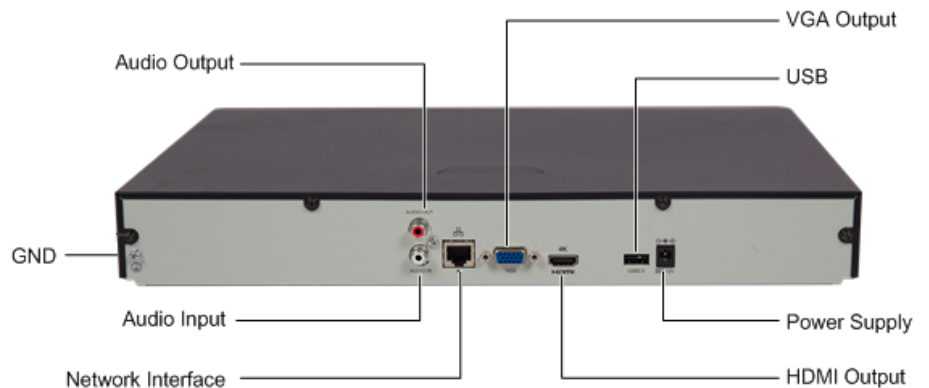

DNR-F5208

9 Channel Network Video Recorder

Features

- Support Ultra265/H.265/H.264 video formats
- 9-channel input
- Third-party IP cameras supported with ONVIF conformance: Profile S, Profile G, Profile T
- HDMI and VGA simultaneous output
- Up to 8 Megapixels resolution recording
- Accurate retrieval, instant playback
- 2 SATA HDDs, up to 6TB for each HDD
- ANR technology to enhance the storage reliability when the network is disconnected
- Support cloud upgrade

Dimensions

Rear Panel

Video/Audio Input	
IP Video Input	9-ch
Two-way Audio Input	1-ch, RCA
Network	
Incoming bandwidth	160Mbps
Outgoing bandwidth	72Mbps
Remote Users	128
Protocols	P2P, UPnP, NTP, DHCP, PPPoE
Video/Audio Output	
HDMI/VGA Output	HDMI: 4K (3840x2160)@30, 1920x1080p@60, 1920x1080p@50, 1600x1200@60, 1280x1024@60, 1280x720@60, 1024x768@60 VGA: 1920x1080p@60, 1920x1080p@50, 1280x1024@60, 1280x720@60, 1024x768@60
Audio Output	1-ch, RCA
Recording Resolution	8MP/6MP/5MP/4MP/3MP/1080p/960p/720p/D1/2CIF/CIF
Synchronous Playback	9-ch
Corridor Mode Screen	3/4/5/7/9
Decoding	
Decoding format	Ultra265/H.265/H.264
Live view/Playback	8MP/6MP/5MP/4MP/3MP/1080p/960p/720p/D1/2CIF/CIF
Capability	1 x 4K@30, 1 x 6MP@30, 1 x 5MP@30, 2 x 4MP@30, 2 x 3MP@30, 4 x 1080p@30, 8 x 720p@30, 16 x D1
Hard Disk	
SATA	2 SATA interface
Capacity	up to 6TB for each disk
Smart	
VCA Detection	Face detection, Intrusion detection, Cross line detection, Audio detection, Defocus detection, Scene change detection, Auto tracking
VCA Search	Face search, Behavior search
Statistical Analysis	People counting
External Interface	
Network Interface	1 RJ-45 10M/100M/1000M self-adaptive Ethernet Interface
USB Interface	Rear panel: 1 x USB2.0, Front panel: 1 x USB2.0
General	
Power Supply	12V DC Power Consumption: ≤ 7 W (without HDD)
Working Environment	-10°C~+ 55°C (+14°F~+131°F), Humidity ≤ 90% RH (non-condensing)
Dimensions (W×D×H)	380mm × 315mm ×53mm (15.0" × 12.4" ×2.1")
Weight (without HDD)	≤ 1.6Kg (3.53lb)