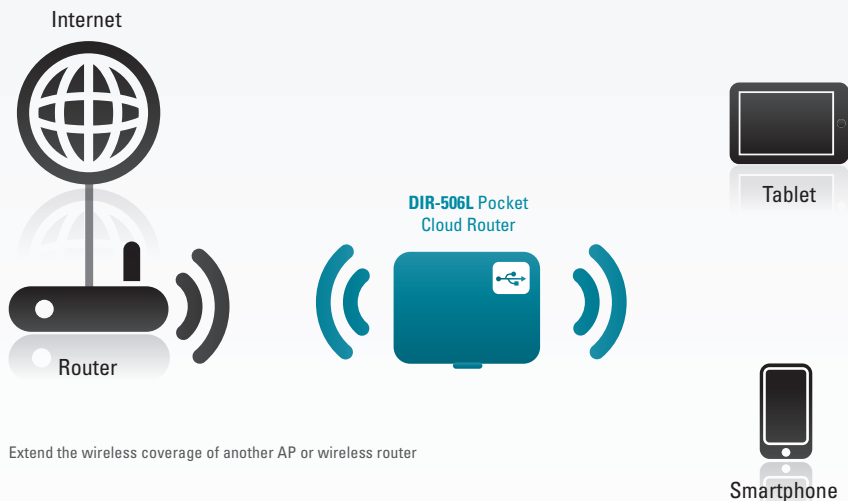

REPEATER MODE