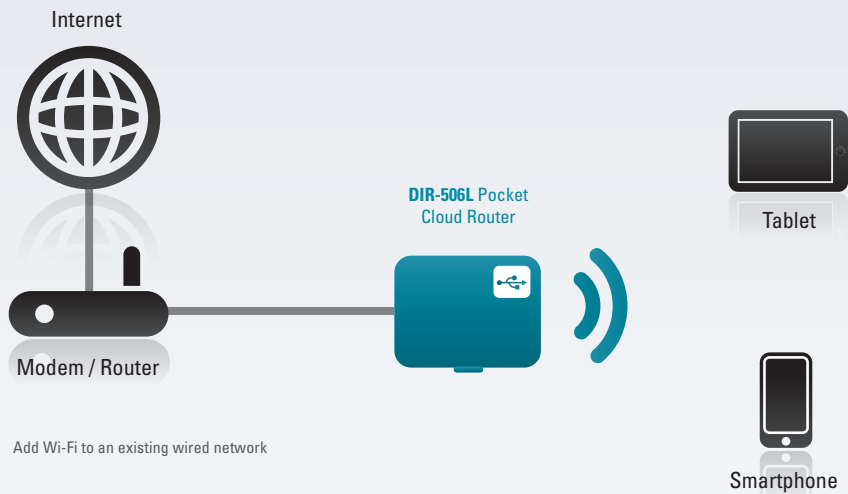

Network diagrams

ROUTER / ACCESS POINT MODE