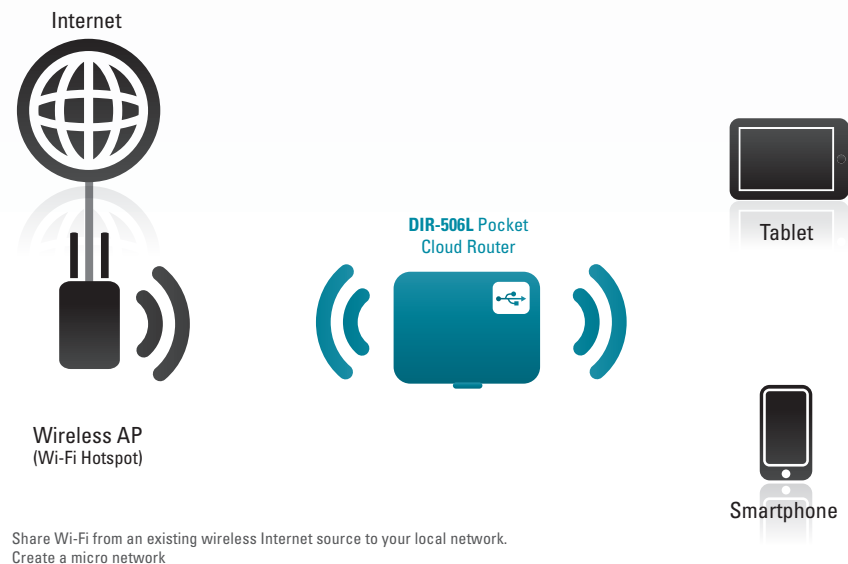

WI-FI HOTSPOT MODE