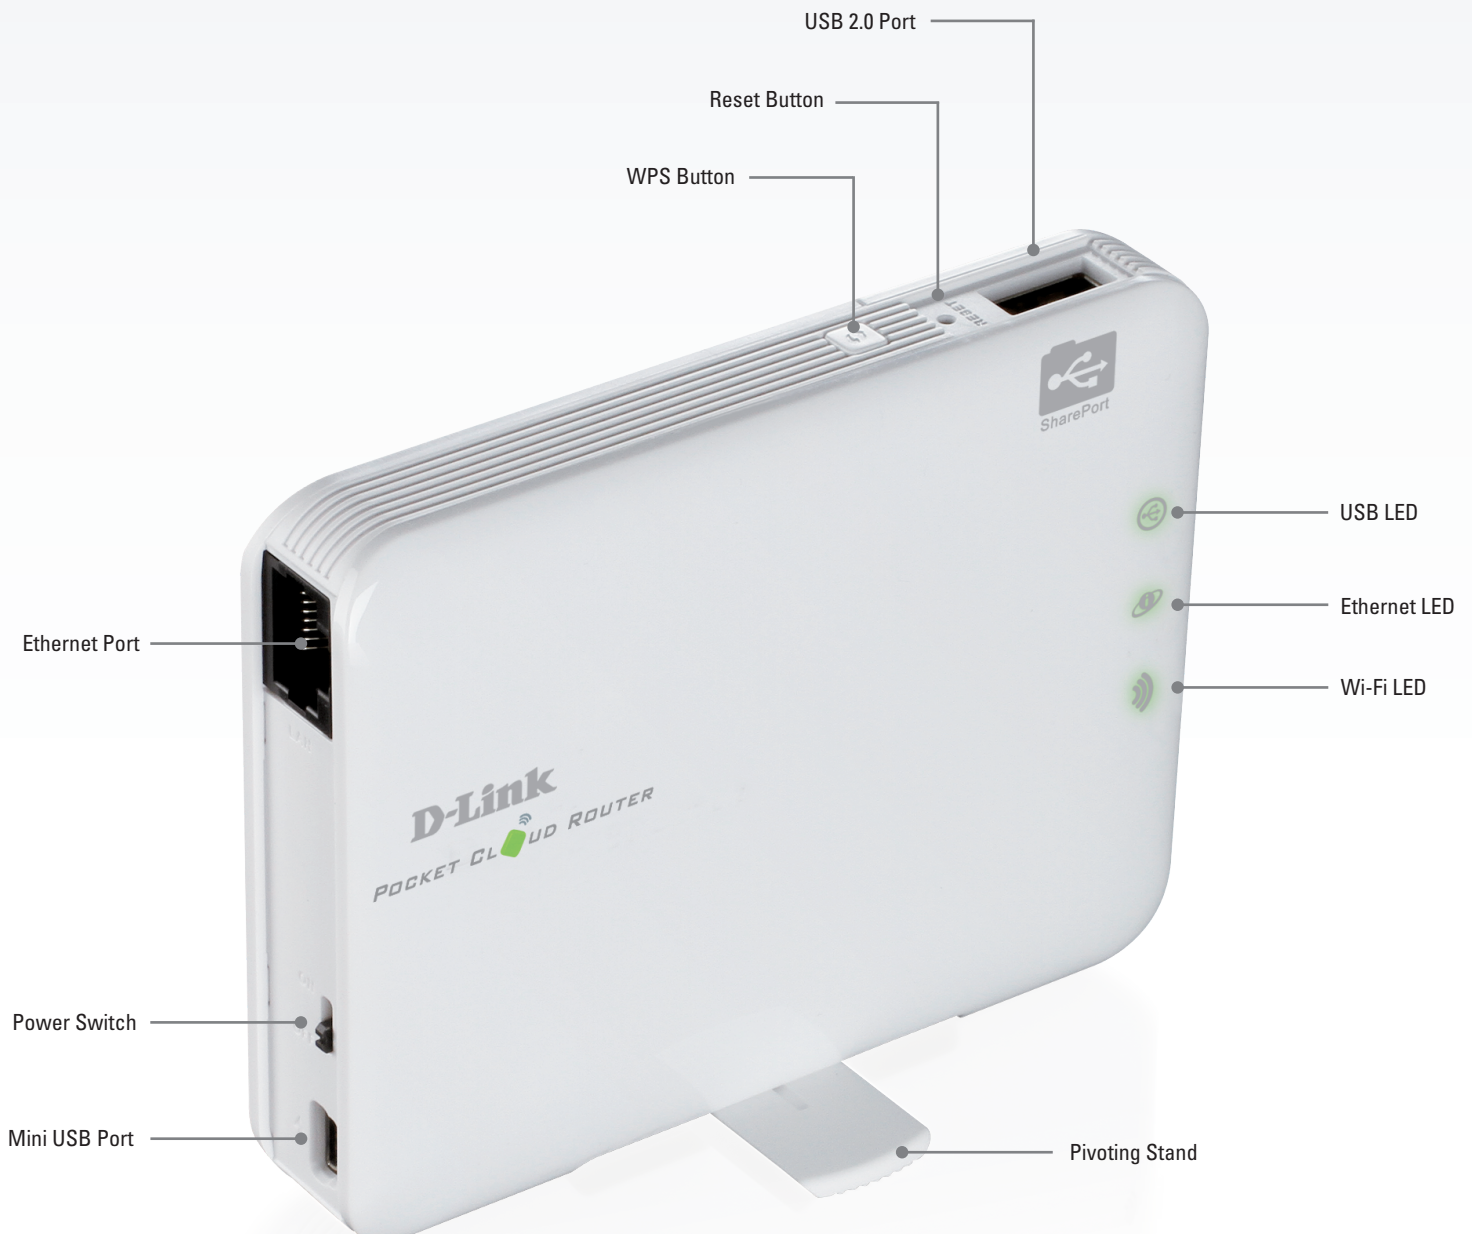

DIR-506L Pocket Cloud Router

Multiple Modes for all your needs

The Pocket Cloud Router features multiple wireless modes, allowing it to adapt to any situation. Router Mode shares your broadband Internet connection wirelessly; just connect it to your cable or DSL modem to provide high-speed Internet access for an entire home or office. AP Mode lets you create a private wireless network instantly, making it perfect for sharing files during business meetings. Repeater Mode extends an existing wireless network in your home to give you even more coverage. Wi-Fi Hotspot mode lets you share an Internet connection from a wireless Hotspot, with your own added security, ideal if you are in a hotel or a cafe. You can also connect an Xbox 360® or smart TV to a DIR-506L to give them the ability to connect to your router wirelessly while extending your home's wireless coverage at the same time.

SharePort™ Mobile app

The SharePort™ Mobile app for iPhone®, iPad®, or Android™ devices offers effortless access to stored personal files and multimedia. Music, videos, photos and files can be streamed or transferred from a USB stick that is connected to a Cloud Router, to multiple mobile devices from this intuitive app. It's also a great way to enjoy media without using valuable memory on your mobile device!