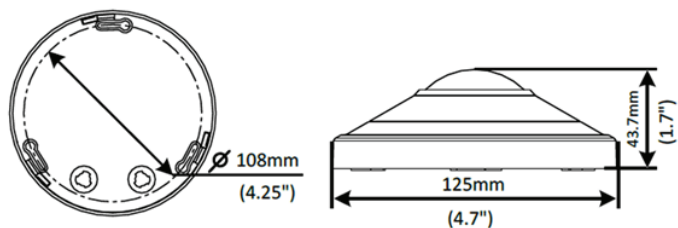

Compression

- Ultra265, H.264, MJPEG
- Built-in omni directional microphone
- Triple stream (3 panoramic view)

Network

- ONVIF Conformance

Structure

- Support PoE power supply
- Wide temperature range: -40°C to 60°C (-40°F to 140°F)
- Wide voltage range of ±25%
- IK10
- IP66

DIMENSIONS

| INTERFACE | |
|---------------------|--|
| Audio I/O | Audio interface Input: impedance 35 k ; amplitude 2 V [p-p] Output: impedance 600 ; amplitude 2 V [p-p] 3 built-in omnidirectional microphone |
| Alarm I/O | 1 / 1 |
| Built-in Mic | Supported |
| Video Output | 1 BNC, impedance 75 ; amplitude 1 V [p-p] |
| Network | 1 RJ45 10M/100M Base-TX Auto-adaptive Ethernet |
| GENERAL | |
| Power | DC12V±25%,PoE(IEEE 802.3af) Power consumption: Max. 11 W |
| Dimensions (Ø x H) | 125x 43.7 mm (4.9" x 1.7") |
| Weight | 0.39kg(0.86lb) |
| Working Environment | -40°C ~60°C (-40°F ~ 140°F), Humidity :10%~95% RH |
| Ingress Protection | IP66 |
| Vandal Resistant | IK10 |
| Reset Button | Supported |