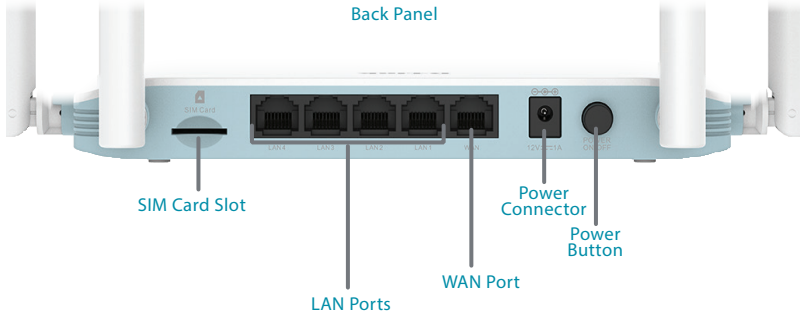

EAGLE PRO AI N300 4G SMART ROUTER

G403

Wi-Fi that's smarter, safer, faster,
and more affordable than ever.

- Share your 3G/4G connection with multiple devices
- Uses a SIM/UICC card to connect to the Internet
- Wireless N technology provides bandwidth up to 300 Mbps
- Four 10/100 Mbps Ethernet LAN ports and one 10/100 Mbps Ethernet WAN port
- Voice Control for an even easier home Wi-Fi networking experience
- Free EAGLE PRO AI app
- Frequency Range: 2.4GHz - 2.4835GHz EIRP: 18.5 dBm

Expandable

The EAGLE PRO AI series can scale to any size home for dead zone free Wi-Fi coverage

WPA3 Security

The latest in wireless encryption to keep your network safe from unauthorized access

Clean Network

Compliant with the latest security standards like WPA3™ and IEC 62443-4-1

Voice Control

Works with Amazon Alexa and Google Assistant for convenient voice control

Your Network Setup

General

Device Interfaces	4 x 10/100 Mbps LAN ports, 1 x 10/100 Mbps WAN port, 1 x WPS button, 1 x Reset button, 1 x Power button, 1 x SIM Card slot, 1 x Power connector
Antenna Type	Two external 4G LTE antennas and two external Wi-Fi antennas
LTE Data Rates ¹	LTE Downlink up to 150 Mbps, LTE Uplink up to 50 Mbps, DC-HSPA Downlink up to 42 Mbps, DC-HSPA Uplink up to 5.72 Mbps
Wi-Fi Data Rates ¹	2.4 GHz Up to 300 Mbps
IEEE Standard	IEEE 802.11n/g/b, IEEE 802.3u/b, IEEE 802.11k/v
Frequency Support ²	LTE Bands: Release 10 CAT4: Band 1/3/7/8/20/28/38/40/41 UMTS/HSPA/HSPA+/DC-HSPA+: Band 1/8 (900/2100 MHz) GSM/GPRS/EDGE: 900/1800 MHz