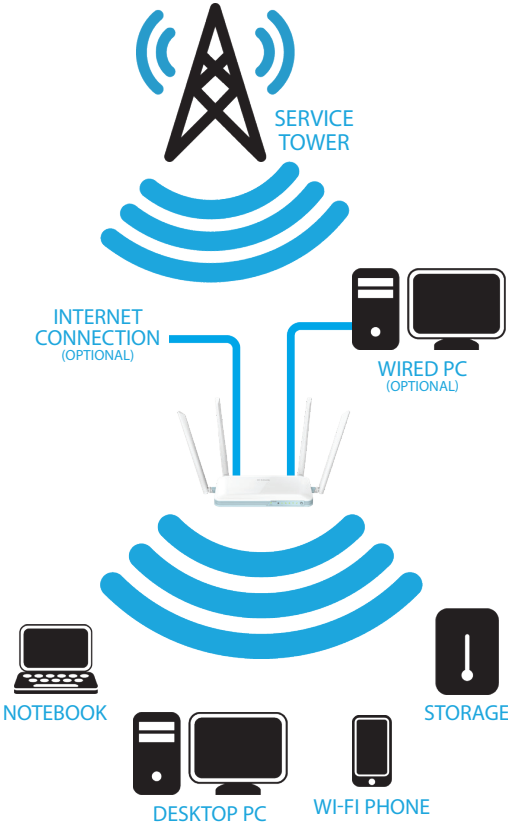

EAGLE PRO AI N300 4G SMART ROUTER

G403

Wi-Fi that's smarter, safer, faster,
and more affordable than ever.

- Share your 3G/4G connection with multiple devices
- Uses a SIM/UICC card to connect to the Internet
- Wireless N technology provides bandwidth up to 300 Mbps
- Four 10/100 Mbps Ethernet LAN ports and one 10/100 Mbps Ethernet WAN port
- Voice Control for an even easier home Wi-Fi networking experience
- Free EAGLE PRO AI app
- Frequency Range: 2.4GHz - 2.4835GHz EIRP: 18.5 dBm

Optimization

The EAGLE PRO AI engine automatically keeps you on the optimal channel

Connectivity

The EAGLE PRO AI app provides notifications and usage reports to help you manage your network more efficiently

Expandable

The EAGLE PRO AI series can scale to any size home for dead zone free Wi-Fi coverage

WPA3 Security

The latest in wireless encryption to keep your network safe from unauthorized access

Clean Network

Compliant with the latest security standards like WPA3™ and IEC 62443-4-1

Voice Control

Works with Amazon Alexa and Google Assistant for convenient voice control

Your Network Setup

General

Device Interfaces	4 x 10/100 Mbps LAN ports, 1 x 10/100 Mbps WAN port, 1 x WPS button, 1 x Reset button, 1 x Power button, 1 x SIM Card slot, 1 x Power connector
Antenna Type	Two external 4G LTE antennas and two external Wi-Fi antennas
LTE Data Rates ¹	LTE Downlink up to 150 Mbps, LTE Uplink up to 50 Mbps, DC-HSPA Downlink up to 42 Mbps, DC-HSPA Uplink up to 5.72 Mbps
Wi-Fi Data Rates ¹	2.4 GHz Up to 300 Mbps
IEEE Standard	IEEE 802.11n/g/b, IEEE 802.3u/b, IEEE 802.11k/v
Frequency Support ²	LTE Bands: Release 10 CAT4: Band 1/3/7/8/20/28/38/40/41 UMTS/HSPA/HSPA+/DC-HSPA+: Band 1/8 (900/2100 MHz) GSM/GPRS/EDGE: 900/1800 MHz