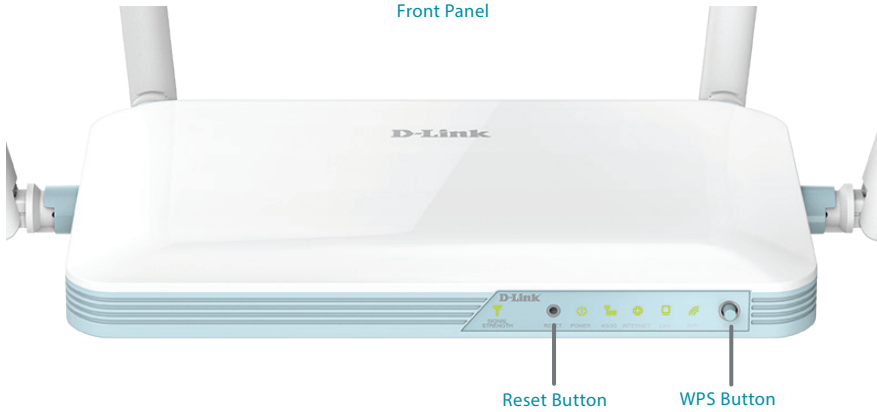

EAGLE PRO AI N300 4G SMART ROUTER

G403

Wi-Fi that's smarter, safer, faster,
and more affordable than ever.

- Share your 3G/4G connection with multiple devices
- Uses a SIM/UICC card to connect to the Internet
- Wireless N technology provides bandwidth up to 300 Mbps
- Four 10/100 Mbps Ethernet LAN ports and one 10/100 Mbps Ethernet WAN port
- Voice Control for an even easier home Wi-Fi networking experience
- Free EAGLE PRO AI app
- Frequency Range: 2.4GHz - 2.4835GHz EIRP: 18.5 dBm

Expandable

The EAGLE PRO AI series can scale to any size home for dead zone free Wi-Fi coverage

WPA3 Security

The latest in wireless encryption to keep your network safe from unauthorized access

Clean Network

Compliant with the latest security standards like WPA3™ and IEC 62443-4-1

Voice Control

Works with Amazon Alexa and Google Assistant for convenient voice control

Your Network Setup

General

Device Interfaces	4 x 10/100 Mbps LAN ports, 1 x 10/100 Mbps WAN port, 1 x WPS button, 1 x Reset button, 1 x Power button, 1 x SIM Card slot, 1 x Power connector
Antenna Type	Two external 4G LTE antennas and two external Wi-Fi antennas
LTE Data Rates ¹	LTE Downlink up to 150 Mbps, LTE Uplink up to 50 Mbps, DC-HSPA Downlink up to 42 Mbps, DC-HSPA Uplink up to 5.72 Mbps
Wi-Fi Data Rates ¹	2.4 GHz Up to 300 Mbps
IEEE Standard	IEEE 802.11n/g/b, IEEE 802.3u/b, IEEE 802.11k/v
Frequency Support ²	LTE Bands: Release 10 CAT4: Band 1/3/7/8/20/28/38/40/41 UMTS/HSPA/HSPA+/DC-HSPA+: Band 1/8 (900/2100 MHz) GSM/GPRS/EDGE: 900/1800 MHz